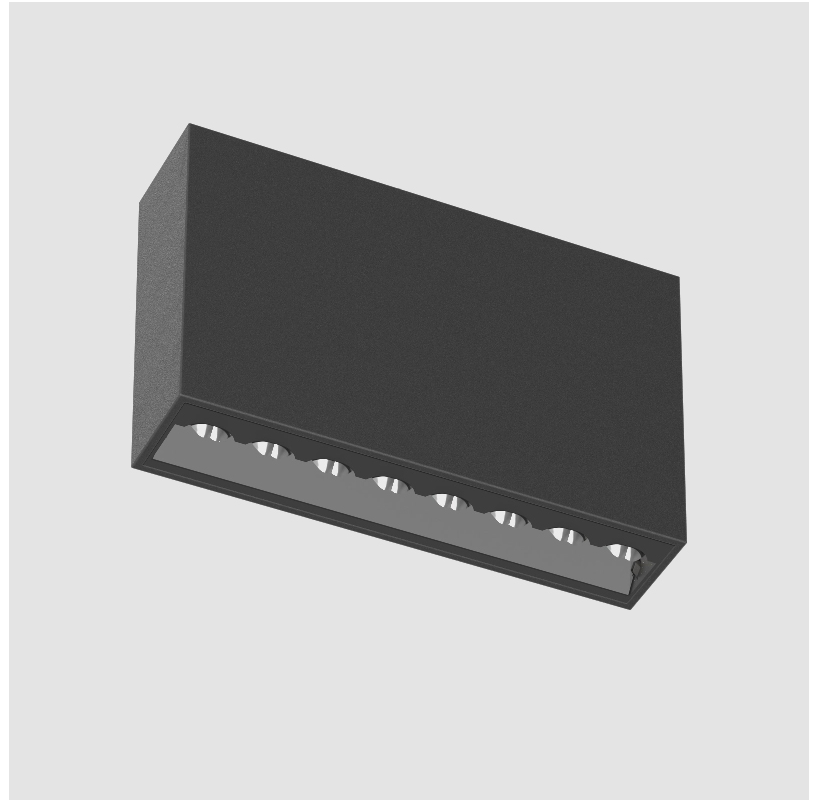

GENERAL

Series: Magiq Hollow Wallwash
Subseries: Magiq Hollow Wallwash
Brand: Prolicht
Division: Architectural
Mounting Type: Surface
Mounting Location: Ceiling
Subcategory: Wallwash

PHYSICAL

Shape: Rectangle
Length (mm): 174
Length (in): 6 ⁷/₈
Width (mm): 42
Width (in): 1 ⁵/₈
Height (mm): 109
Height (in): 4 ⁵/₁₆
Light Distribution: Direct
Fixture Finish: SSR / BKV / CWI / CRY / HAB / UFT / ITA / RUA / FTG / MYG / LOD / PUS / FRO / FUP / KIA / POP / BLS / SPG / MEY / GOH / GUM / CHC / COM / ABZ / JAG / OBR / MOS / ROR
Holder Finish: WHI / BLK
Fixture Material: Aluminum Die Cast

ELECTRICAL

Lamp Type: LED (Zhaga Standard)
Input Wattage (W): 19
Total Output Wattage (W): 17.3
Dimming: Tri-Mode (Non-Dimming and Phase Dimming (120Vac only) and 0-10V Dimming)
Driver Included: Yes
Driver Location: Integrated
Driver Type: Constant Current - Universal
Driver Class: Class 1
Input Voltage (V): 120 - 277
Constant Current (MA): 700mA

LED

Number of LEDs: 4
Color Temperature (°K): 2700 / 3000 / 3500 / 4000
Max. Delivered Lumen (lm): 1270 / 1270 / 1513 / 1544
Nominal Lumen (lm): 1492 / 1492 / 1778 / 1814
CRI: >90 CRI
Efficiency (%): 80
Lamp Life (hrs): 50000

OPTICAL

Adjustability: Fixed

RATINGS AND CERTIFICATIONS

Certified By: Certified for North American Standards
IP rating: IP20